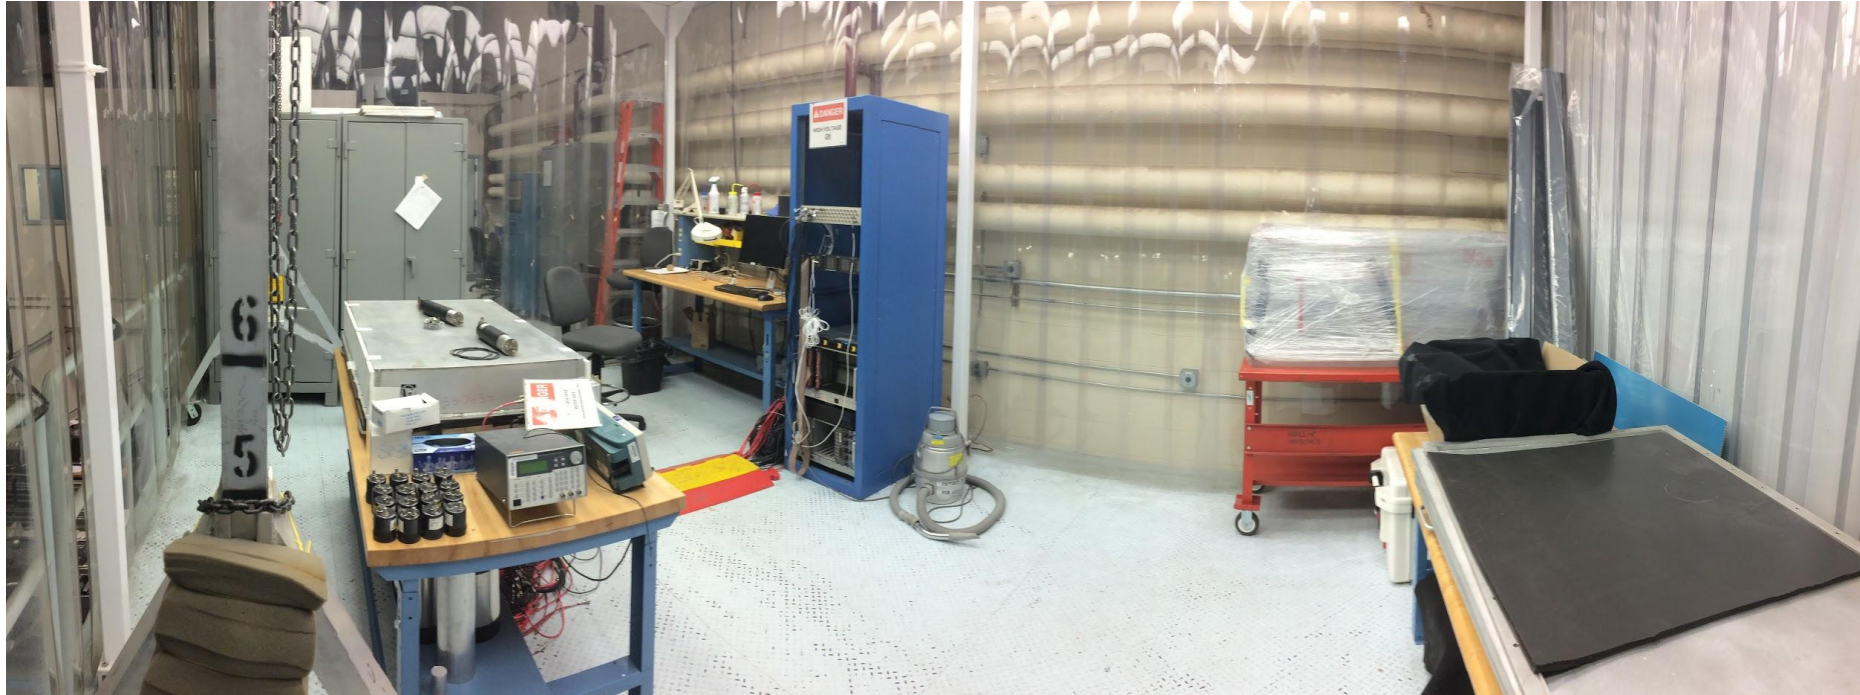

TEDF (new) CleanRoom Workplace

TEDF (new) CleanRoom Workplace

EEL 102 (Walters Machine Shop) Semi-Clean room

EEL 102 (Walters Machine Shop) Semi-Clean room

Crystal Cutting and polishing tools at EEL 102

DAQ for HMS aero cosmic tests EEL 102

SHMS Aero custom cosmic setup